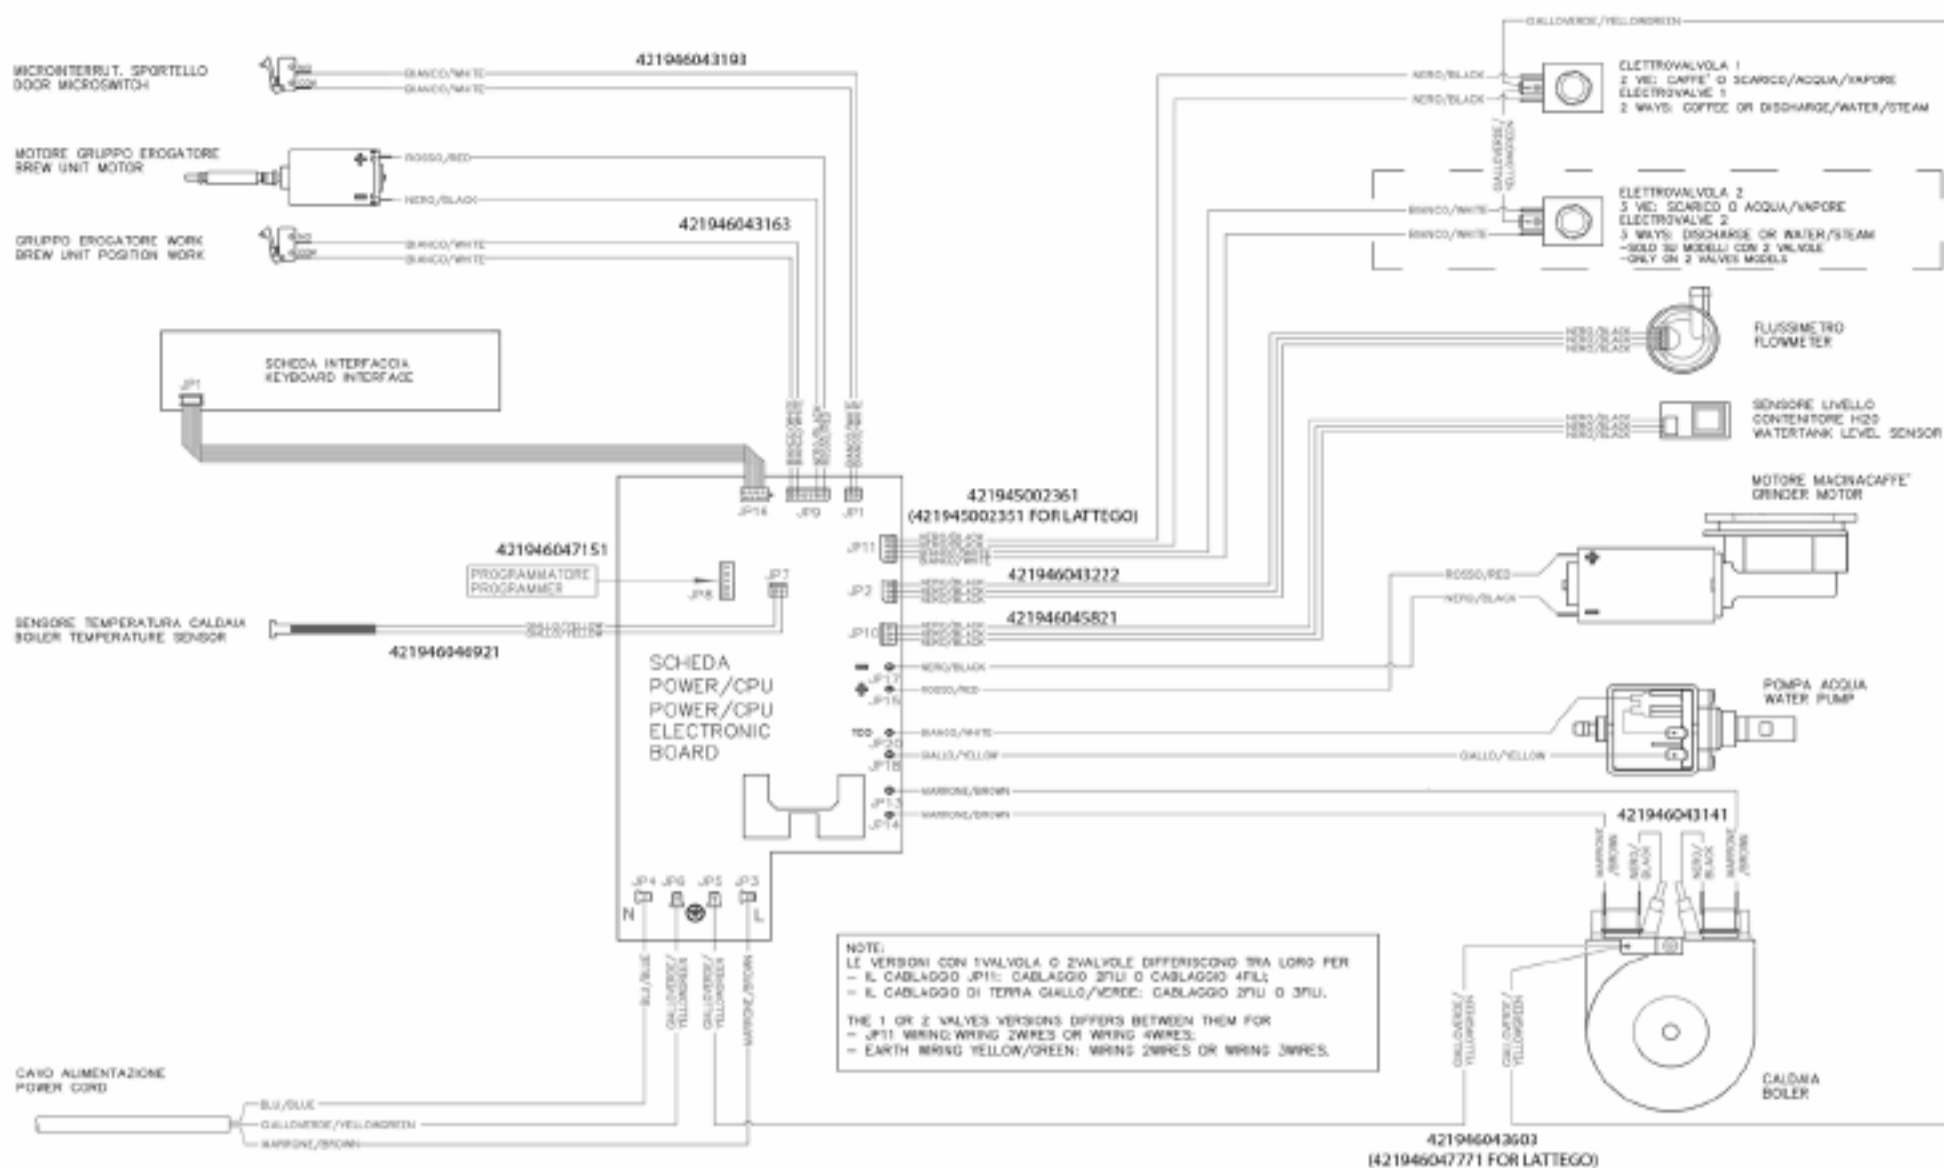

EP2131/62
EP2136/62
EP2230/12/13/15
EP3246/70/72/74/84

EP3146/72/82/92
EP2136/72
EP2236/40
EP2231/43/44

Cod. 882873062310
Cod. 882873162310
Cod. 882871312440-3670-5440
Cod. 882871770950-2940-4960-84960

882873372310-82310-92310
882873172310
882873440830
882871443670-4960

POS	12NC	DESCRIPTION	NOTE	POS	12NC	DESCRIPTION	NOTE
	421946045821	3POLES CONN. WATER LEV. CAP. OMN UL					
	421946043222	3POLES CONN. FLOWMETER OMN UL					
	421946043141	1 WIRE CABLE BLACK BOILER OMN					
	421946043163	MICRO+MOTOR BREWUN. V2 OMN UL ASSY.					
	421946043193	CONN.MICROSW.DOOR V3 OMN UL ASSY.					
	421946043603	2 WIRES CABLE BOILER/VALVE EARTH OMN V3					
	421945002361	4P.CONN.1ELECTROV. OMN UL ASSY					
	421946047771	3WIRES CABLE BOILER/VAL./VAL. EARTH OMN					
	421945002351	4P.CONN.2ELECTROV. OMN UL ASSY					
	421946046921	TEMPERATURE SENSOR NTC OMN					
	421946047151	WIRING SERPROG OMN PROGRAMMER ASSY.					
	421945001991	3WIRES CABLE BOILER/VAL/VAL EARTH OMN UL					

EP LATTEGO SERIES