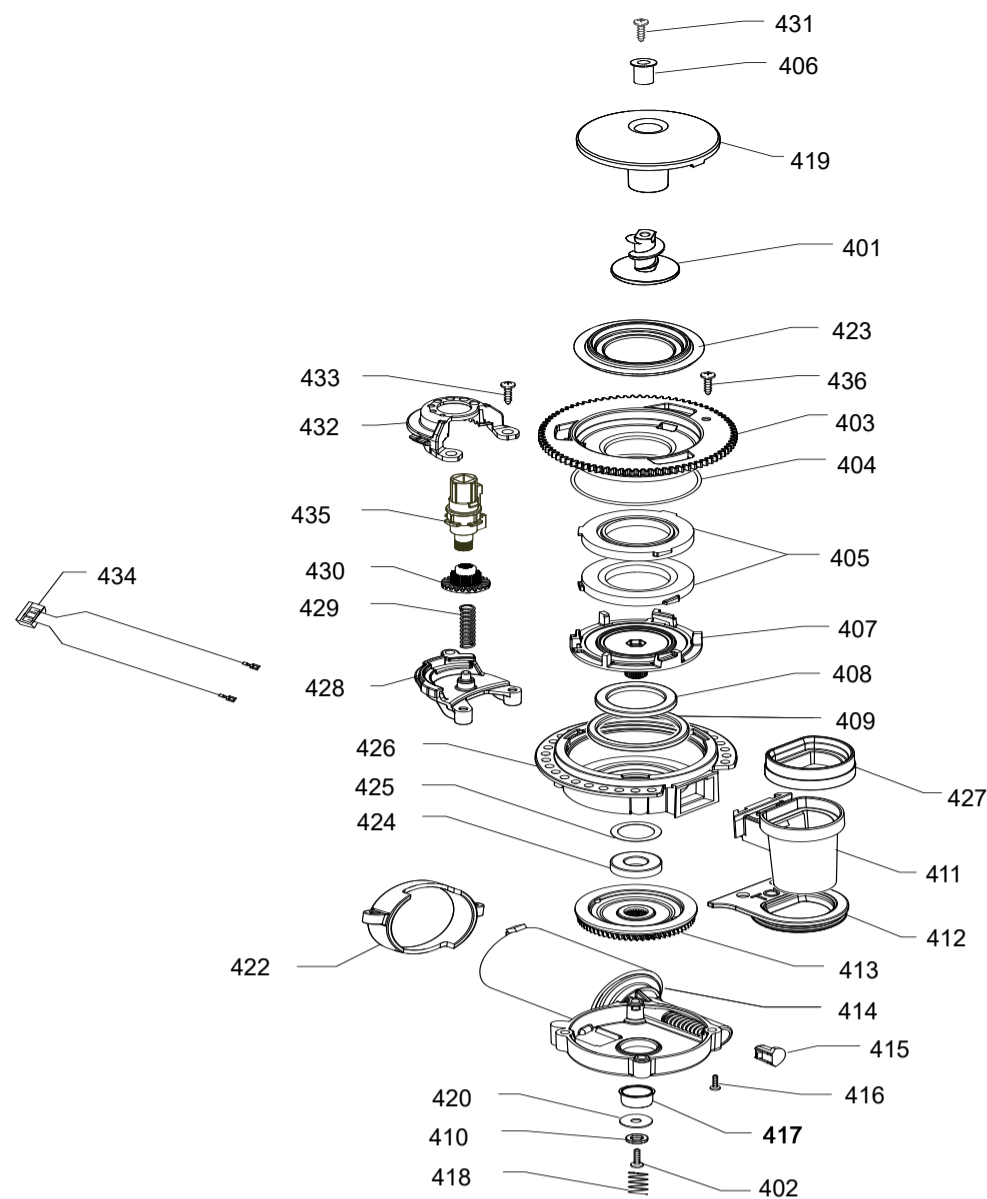

EP2035/40 EP2235/40 EP3242/60 EP2030/10
EP2131/62 EP3146/72/82/92 EP3243/50/70

Cod. 882870040830 882872440020-0400 882873660400 882870210830
Cod. 882873062710-2210 882873372710-82710-92710-92210 882872050020-400-70020-70400-70830

EP2136/62/72 EP3241/50/54/74 EP3246/84

Cod. 882873162710- 2210-882873172210 882871650020-0400-0830-4820-74520

EP2230/10/12/13/14/15 EP3246/70/72/73/74

Cod. 882871310010-0500-0300-2240-3470-4820-5240 882871770620-0220-0400-3470-0830-0020-4820- 4860

EP2231/40/42/43/44 EP3249/70 EP3546/70

Cod. 882871440020-0620-2410-0400-0830-3470-4860-0530 882872170020-0400 882871784660 882874170010

PHILIPS