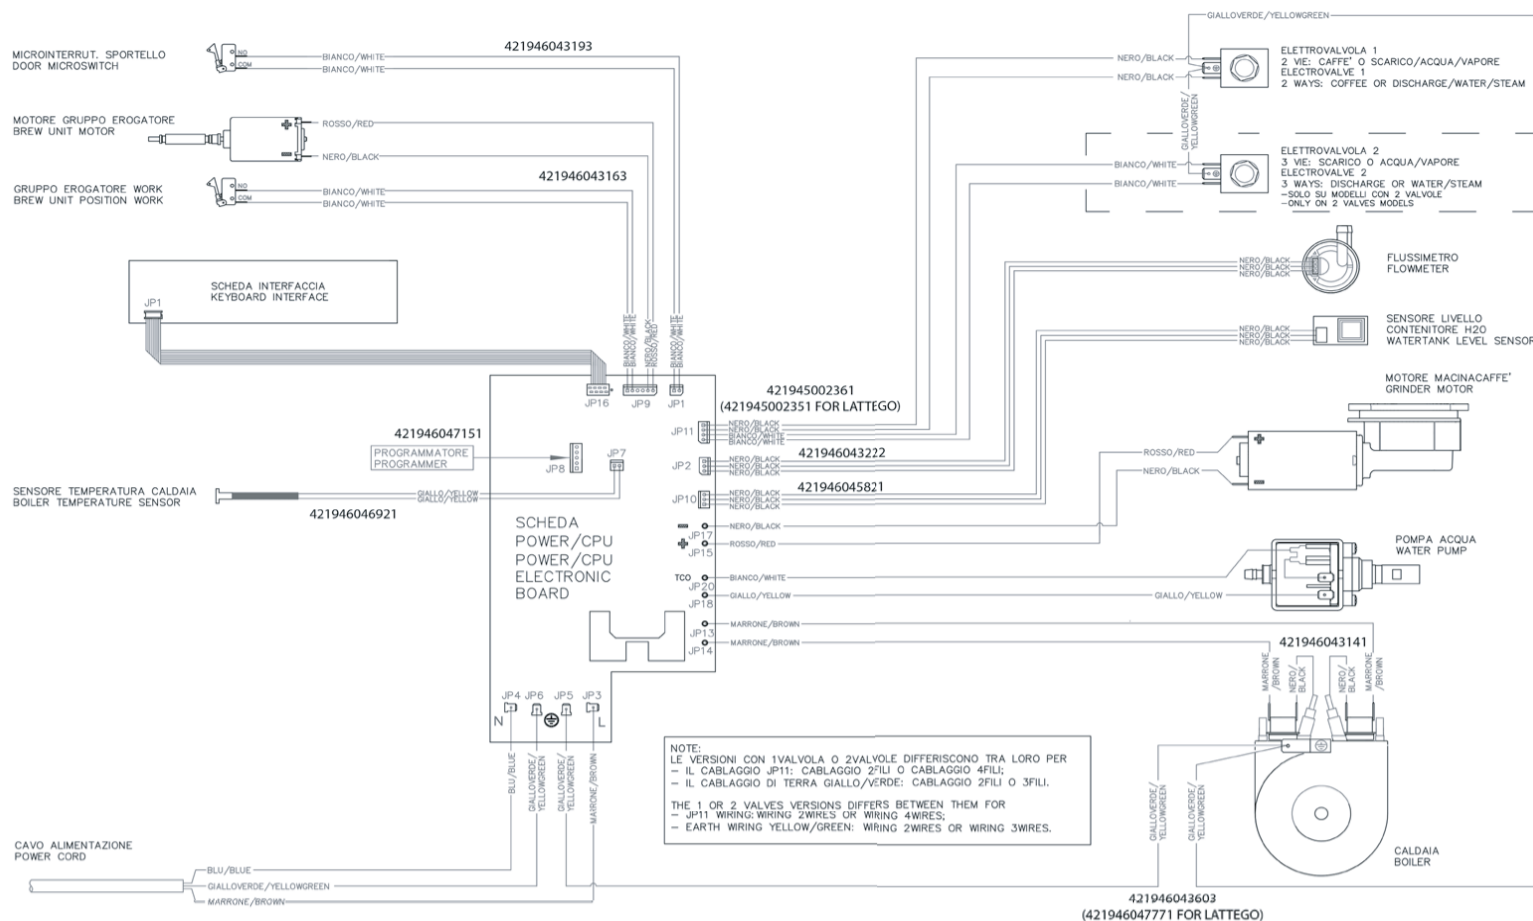

EP2035/40 EP2235/40 EP3242/60 EP2030/10
EP2131/62 EP3146/72/82/92 EP3243/50/70

Cod. 882870040830 882872440020-0400 882873660400 882870210830
Cod. 882873062710-2210 882873372710-82710-92710-92210 882872050020-400-70020-70400-70830

EP2136/62/72 EP3241/50/54/74 EP3246/84

Cod. 882873162710- 2210-882873172210 882871650020-0400-0830-4820-74520

EP2230/10/12/13/14/15 EP3246/70/72/73/74

Cod. 882871310010-0500-0300-2240-3470-4820-5240 882871770620-0220-0400-3470-0830-0020-4820- 4860

EP2231/40/42/43/44 EP3249/70 EP3546/70

Cod. 882871440020-0620-2410-0400-0830-3470-4860-0530 882872170020-0400 882871784660 882874170010

POS	12NC	DESCRIPTION	NOTE	POS	12NC	DESCRIPTION	NOTE
	421946045821	3POLES CONN. WATER LEV. CAP. OMN UL					
	421946043222	3POLES CONN. FLOWMETER OMN UL					
	421946043141	1 WIRE CABLE BLACK BOILER OMN					
	421946043163	MICRO+MOTOR BREWUN. V2 OMN UL ASSY.					
	421946043193	CONN.MICROSW.DOOR V3 OMN UL ASSY.					
	421946043603	2 WIRES CABLE BOILER/VALVE EARTH OMN V3					
	421945002361	4P.CONN.1ELECTROV. OMN UL ASSY					
	421946047771	3WIRES CABLE BOILER/VAL./VAL. EARTH OMN					
	421945002351	4P.CONN.2ELECTROV. OMN UL ASSY					
	421946046921	TEMPERATURE SENSOR NTC OMN					
	421946047151	WIRING SERPROG OMN PROGRAMMER ASSY.					
	421945001991	3WIRES CABLE BOILER/VAL/VAL EARTH OMN UL