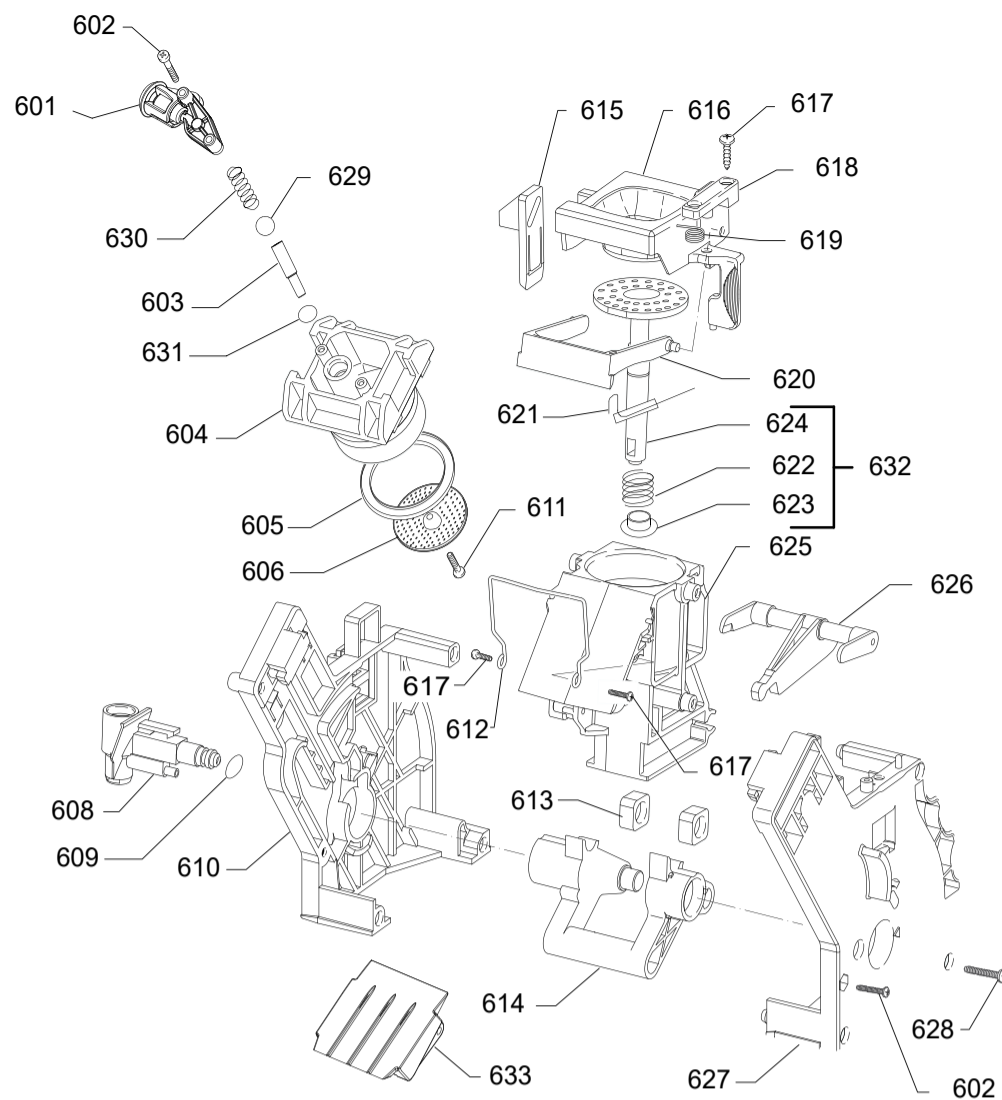

EP2035/40 EP2235/40 EP3242/60 EP2030/10
EP2131/62 EP3146/72/82/92 EP3243/50/70

Cod. 882870040830

882872440020-0400

882873660400

882870210830

Cod. 882873062710-2210 882873372710-82710-92710-92210 882872050020-400-70020-70400-70830

EP2136/62/72 EP3241/50/54/74 EP3246/84

Cod. 882873162710- 2210-882873172210 882871650020-0400-0830-4820-74520

82872050010- 0300-882872070010

EP2230/10/12/13/14/15 EP3246/70/72/73/74

Cod. 882871310010-0500-0300-2240-3470-4820-5240 882871770620-0220-0400-3470-0830-0020-

4820- 4860

EP2231/40/42/43/44 EP3249/70 EP3546/70

Cod. 882871440020-0620-2410-0400-0830-3470-4860-0530 882872170020-0400 882871784660

882874170010

PHILIPS